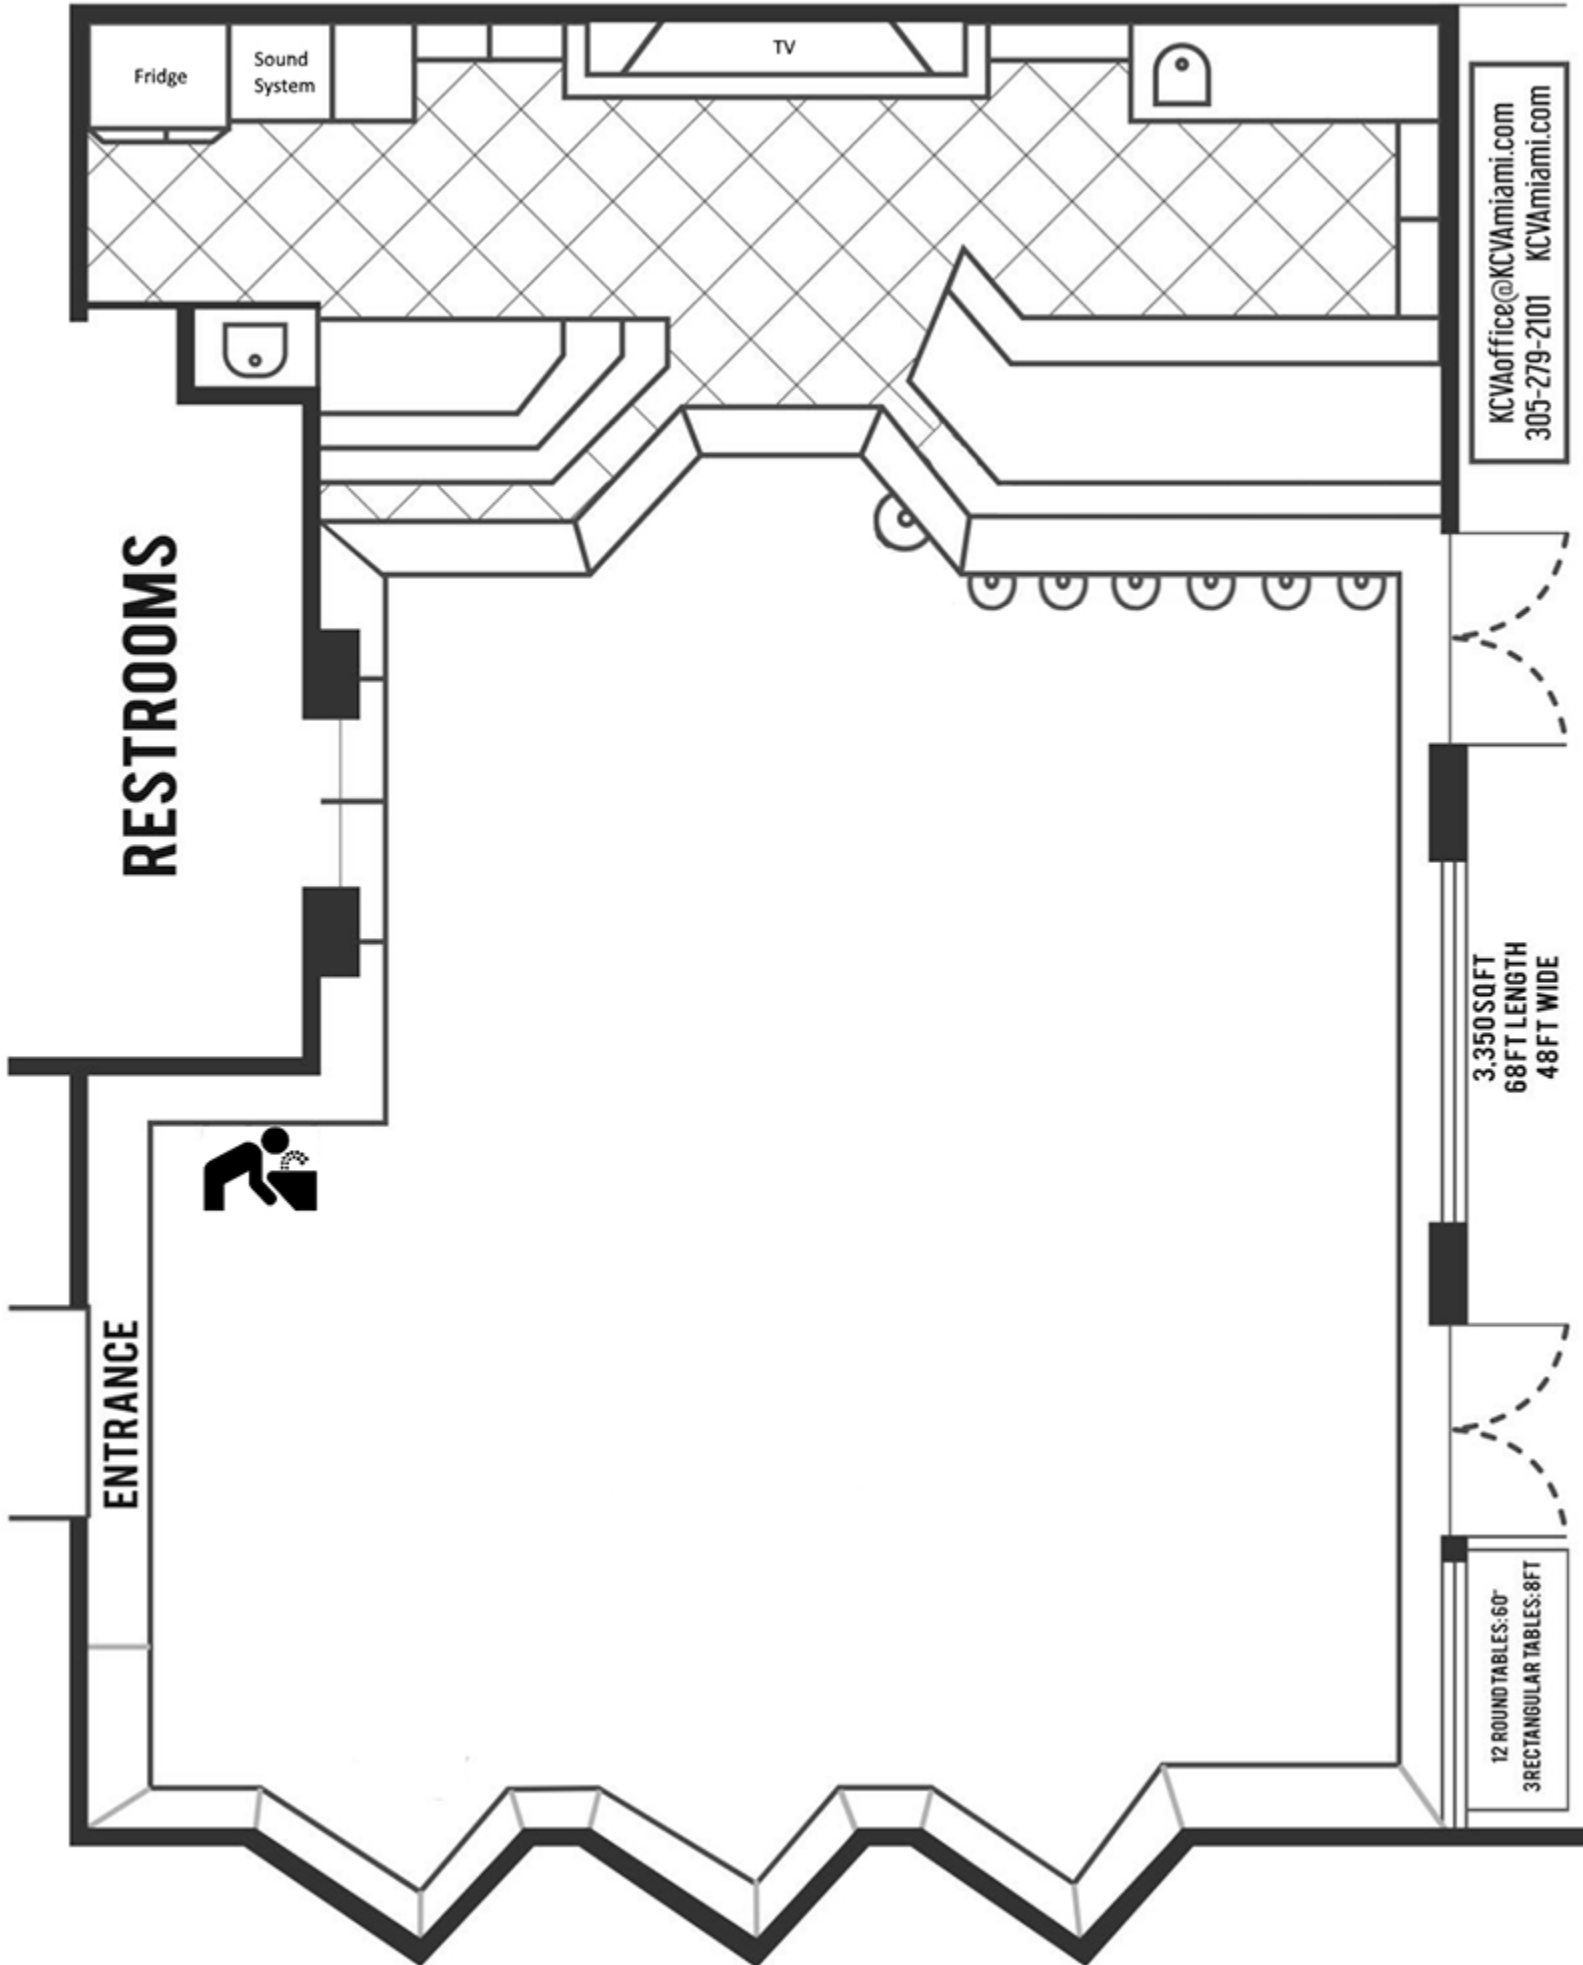

# CLUBHOUSE FLOORPLAN

KCVAoffice@KCVAmiami.com  
305-279-2101 KCVAmiami.com

3,350 SQFT  
68 FT LENGTH  
48 FT WIDE

12 ROUND TABLES: 60"  
3 RECTANGULAR TABLES: 8 FT